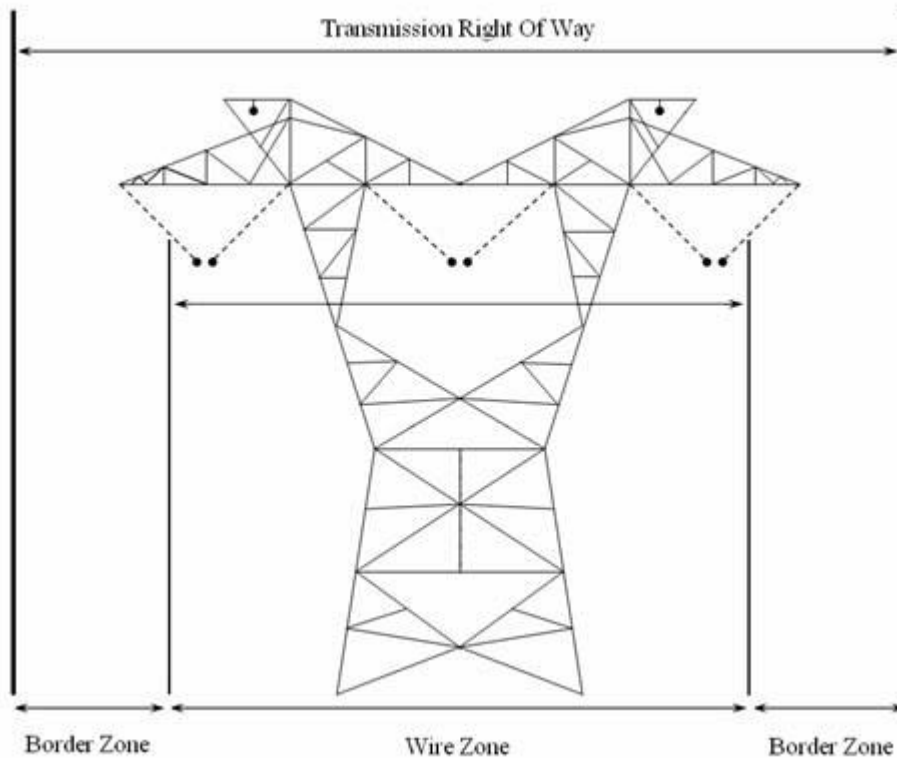

## ***Transmission Right-of-Way Compatible Tree / Shrub List***

The following is a list of trees & shrubs that are *generally* compatible within the border zone of the transmission right-of-way; as a rule only woody vegetation with a mature height of 3' or less is allowed in the wire zone. Site specific factors such as conductor height, terrain and corridor width must be taken into account when determining where on the right-of-way and which (if any) of the listed, or other, species are compatible. This list is subject to change and accurate only in ideal circumstances; only authorized PSE&G vegetation management personnel can determine compatibility of vegetation on PSE&G rights-of-way at any given location.